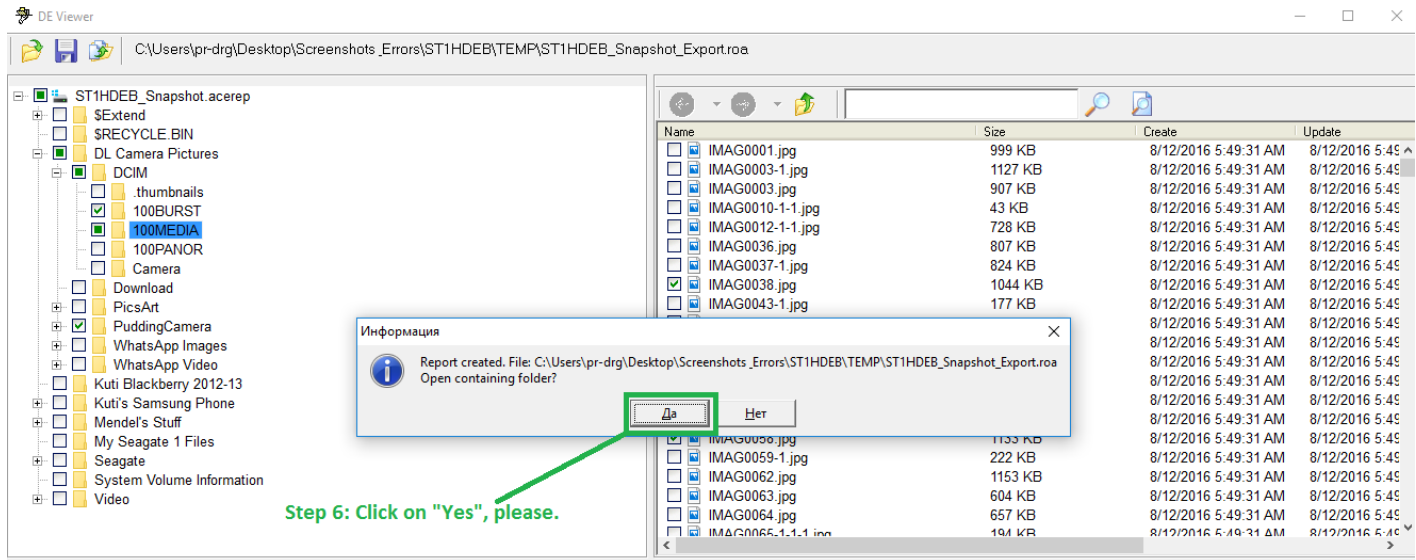

Step 6.

Step 7.

That's it.

Thank you.