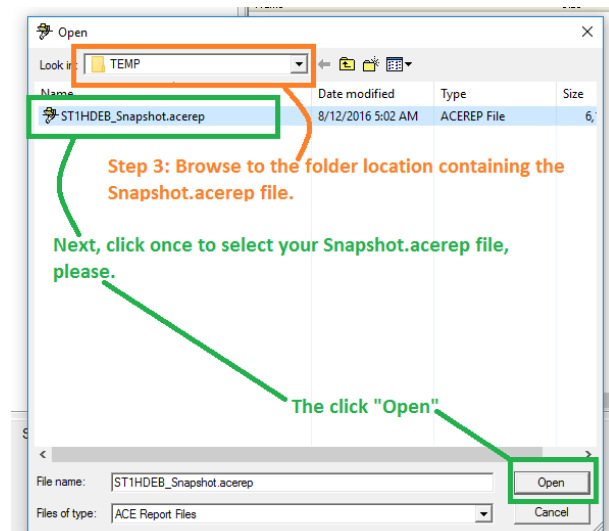

This is a guide in assisting with folder and file selection in the DEViewer.exe application.

Here are the steps:

Step 1.

Step 2.

Step 3.

Step 4.

Step 4: Select "with check mark" the folder and files for recovery, please.

Click on folder in the left pane here to see the folder's file content in the right pane there.

| Name | Size | Create | Update |
|--------------------|---------|----------------------|----------------------|
| IMAG0001.jpg | 999 KB | 8/12/2016 5:49:31 AM | 8/12/2016 5:49:31 AM |
| IMAG0003-1.jpg | 1127 KB | 8/12/2016 5:49:31 AM | 8/12/2016 5:49:31 AM |
| IMAG0003.jpg | 907 KB | 8/12/2016 5:49:31 AM | 8/12/2016 5:49:31 AM |
| IMAG0010-1-1.jpg | 43 KB | 8/12/2016 5:49:31 AM | 8/12/2016 5:49:31 AM |
| IMAG0012-1-1.jpg | 728 KB | 8/12/2016 5:49:31 AM | 8/12/2016 5:49:31 AM |
| IMAG0036.jpg | 807 KB | 8/12/2016 5:49:31 AM | 8/12/2016 5:49:31 AM |
| IMAG0037-1.jpg | 824 KB | 8/12/2016 5:49:31 AM | 8/12/2016 5:49:31 AM |
| IMAG0038.jpg | 1044 KB | 8/12/2016 5:49:31 AM | 8/12/2016 5:49:31 AM |
| IMAG0043-1.jpg | 177 KB | 8/12/2016 5:49:31 AM | 8/12/2016 5:49:31 AM |
| IMAG0043.jpg | 667 KB | 8/12/2016 5:49:31 AM | 8/12/2016 5:49:31 AM |
| IMAG0048-1.jpg | 186 KB | 8/12/2016 5:49:31 AM | 8/12/2016 5:49:31 AM |
| IMAG0048.jpg | 1015 KB | 8/12/2016 5:49:31 AM | 8/12/2016 5:49:31 AM |
| IMAG0055.jpg | 634 KB | 8/12/2016 5:49:31 AM | 8/12/2016 5:49:31 AM |
| IMAG0056.jpg | 726 KB | 8/12/2016 5:49:31 AM | 8/12/2016 5:49:31 AM |
| IMAG0057.jpg | 905 KB | 8/12/2016 5:49:31 AM | 8/12/2016 5:49:31 AM |
| IMAG0058.jpg | 1133 KB | 8/12/2016 5:49:31 AM | 8/12/2016 5:49:31 AM |
| IMAG0059-1.jpg | 222 KB | 8/12/2016 5:49:31 AM | 8/12/2016 5:49:31 AM |
| IMAG0062.jpg | 1153 KB | 8/12/2016 5:49:31 AM | 8/12/2016 5:49:31 AM |
| IMAG0063.jpg | 604 KB | 8/12/2016 5:49:31 AM | 8/12/2016 5:49:31 AM |
| IMAG0064.jpg | 657 KB | 8/12/2016 5:49:31 AM | 8/12/2016 5:49:31 AM |
| IMAG0065-1-1-1.jpg | 194 KB | 8/12/2016 5:49:31 AM | 8/12/2016 5:49:31 AM |