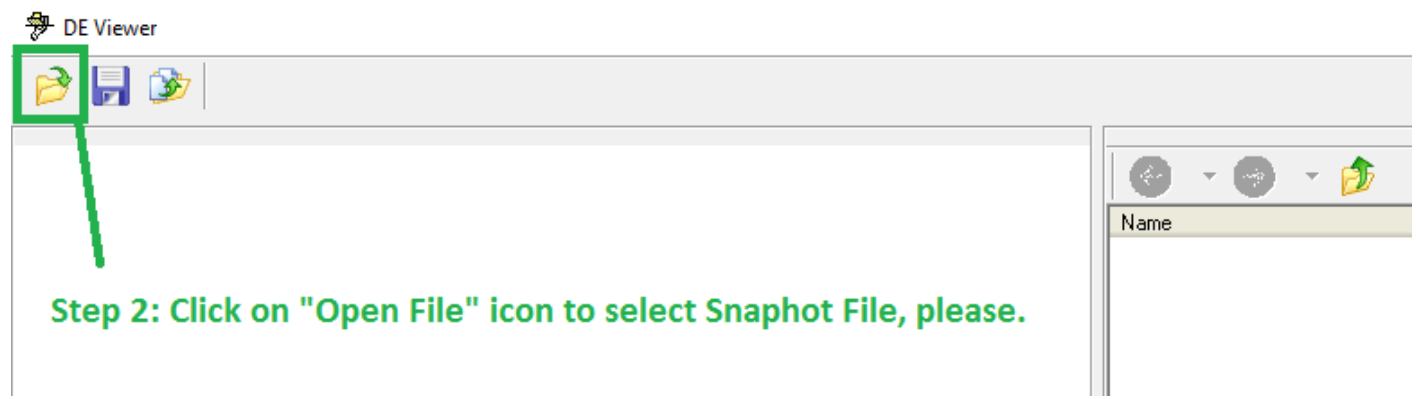

This is a guide in assisting with folder and file selection in the DEViewer.exe application.

Here are the steps:

Step 1.

Step 2.

Step 3.

Step 4.

Step 4: Select "with check mark" the folder and files for recovery, please.